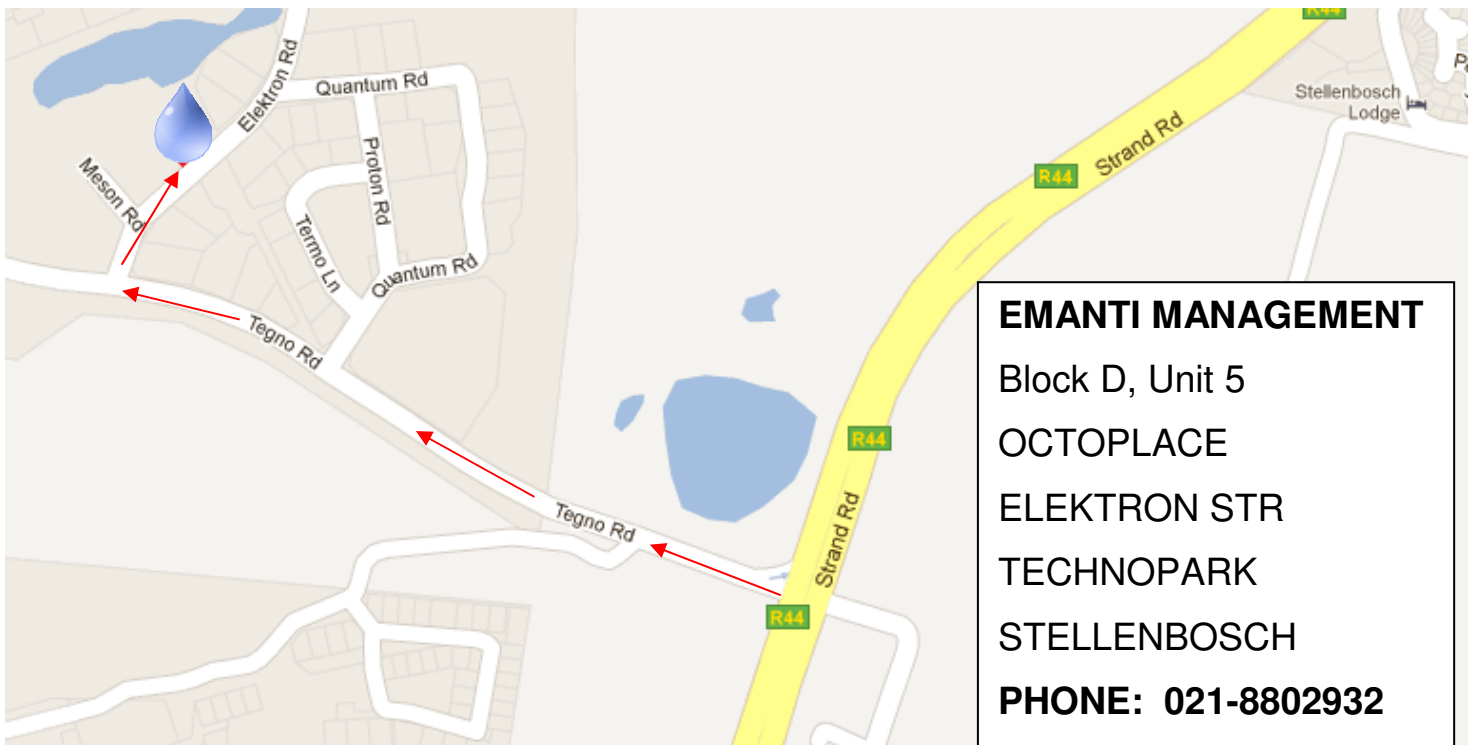

# Directions to Emanti's Office

## Directions from Cape Town International:

- Take N2 towards Somerset West.
- Turn left off the N2 at the R44 (Somerset West). Follow the R44 towards Stellenbosch.
- Turn left at the 4th robot – this will bring you into Technopark.
- Enter Technopark in Techno Avenue
- Turn right at the 3rd circle; Elektron Street
- Continue pass Meson Street and turn left into the next entrance for Block D, Octo Place
- Parking is in front of Block D

## GPS co-ordinates:

Lat: -33.964917, Long: 18.837411